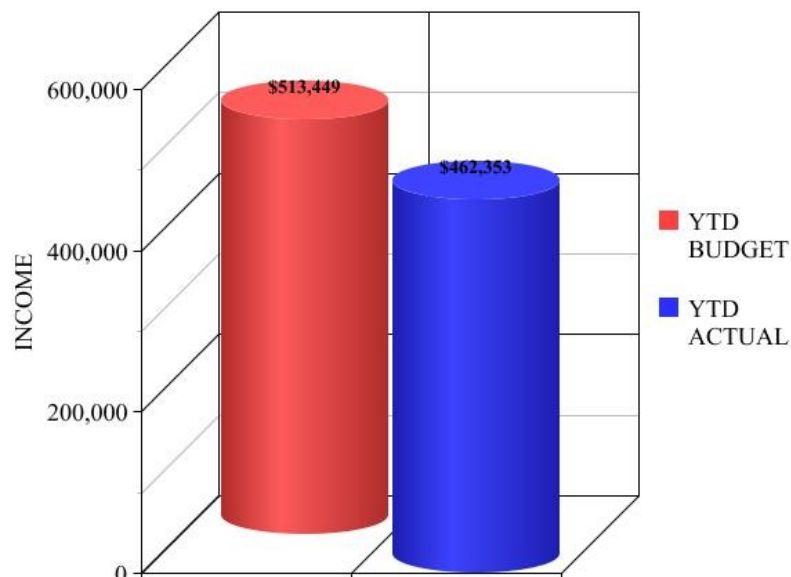

RA, GA AND MISSION FRIENDS RECOGNITION SERVICE

Wednesday, May 30

6:30 p.m.

Sanctuary

Class of 2012 High School
and
College Graduate Recognition

Sunday, June 3

Graduates will be recognized in both services!

2012 YEAR-TO-DATE NHBC FINANCIAL STATUS